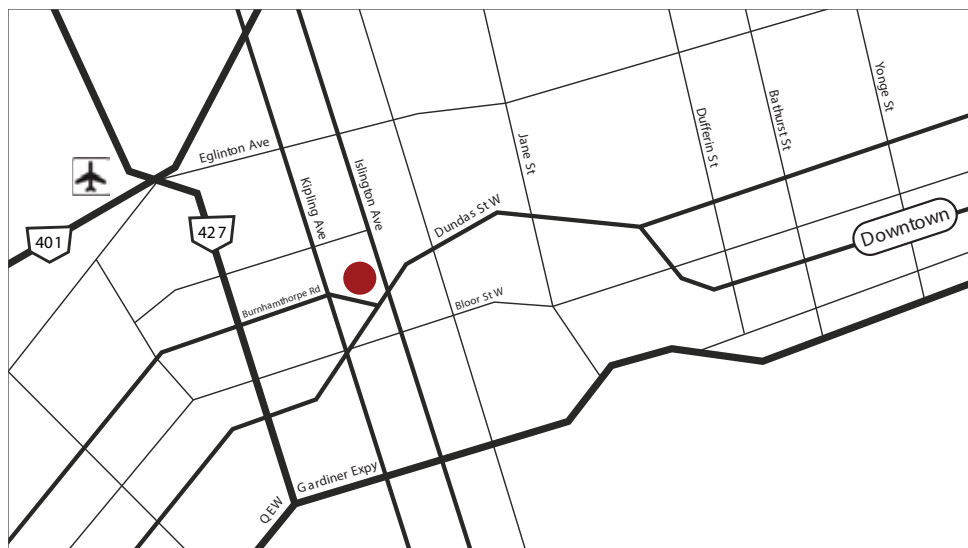

CONNECT

IT ALL STARTS HERE

KAREN ZAFIROPOULOS,
MEMBERSHIP AND MARKETING ADMINISTRATOR
membership@islingtongolfclub.com
416.231.1114, ext. 205

ISLINGTON GOLF CLUB
45 Riverbank Drive
Toronto, ON
M9A 5B8
www.islingtongolfclub.com

INSTAGRAM
ISLINGTONGOLFCLUB

FACEBOOK
ISLINGTONGOLFCLUB

X
ISLINGTONGC

INSTAGRAM
ISLINGTONGC_GOLFSHOP

YOUTUBE
ISLINGTONGOLF