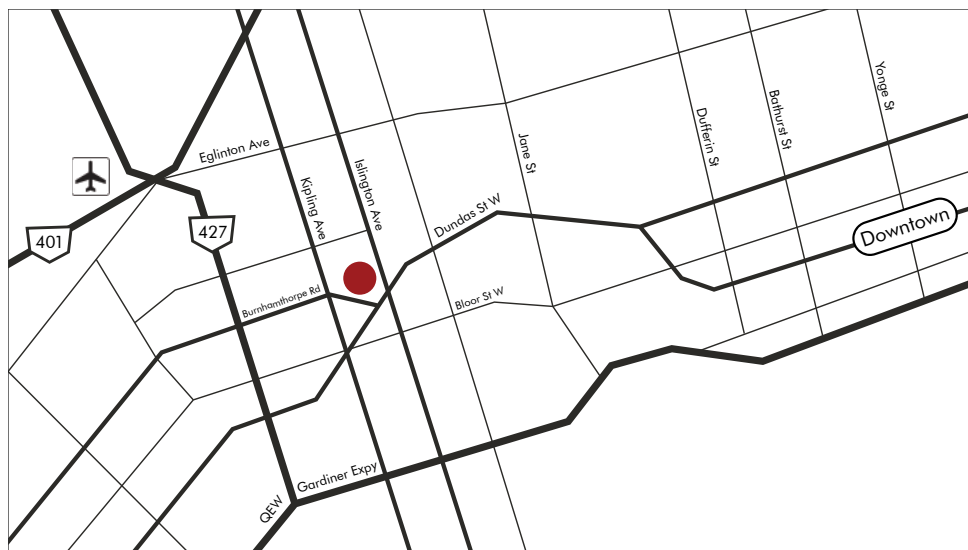

CONNECT

IT ALL STARTS HERE

KAREN VARGA-ZAFIROPOULOS,
MEMBERSHIP AND MARKETING ADMINISTRATOR
membership@islingtongolfclub.com
416.231.1114, ext. 205

ISLINGTON GOLF CLUB
45 Riverbank Drive
Toronto, ON
M9A 5B8
www.islingtongolfclub.com

INSTAGRAM
ISLINGTONGOLFCLUB

FACEBOOK
ISLINGTONGOLFCLUB

X
ISLINGTONGC

INSTAGRAM
ISLINGTONGC_GOLFSHOP

YOUTUBE
ISLINGTONGOLF